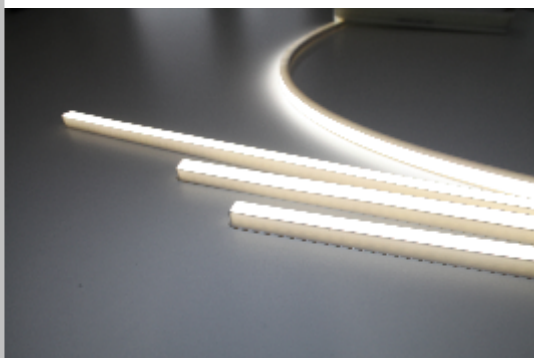

www.ledson.eu

Przemysłowa 3 / 05-082 Blizne Laszczynskiego / POLAND / tel. (+48)725590651

*All right reserved

1 / 4