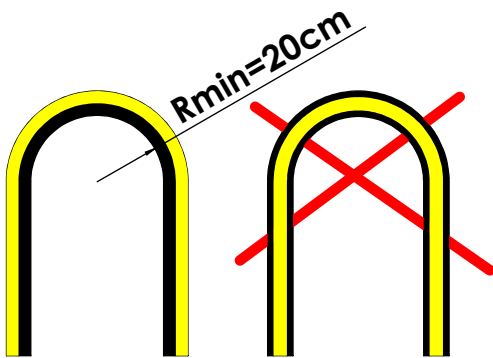

www.ledson.eu

Przemysłowa 3 / 05-082 Blizne Laszczynskiego / POLAND / tel. (+48)725590651

*All right reserved

1 / 4