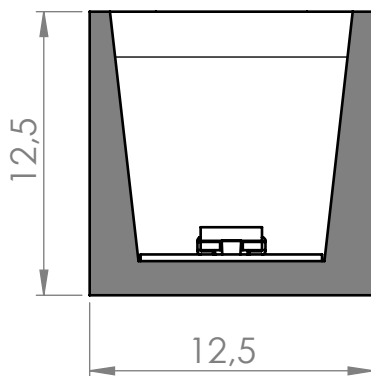

UVA/UVB resistant lighting fixture with 5 years guaranty for homogeneity and equity of the colour of the resin

IP67, completely waterproof solution for outdoor use, great for all wet environment applications. Proven in laboratory test results resistant to all cleaning solvents, including chlorine and salt water.

LED's are 100% safe, we have right equipment and right resin technology in place

We create the "soft pillow" over the LED's with the soft transparent resin, so the contractions, stress and other harm forces which can be transmitted thru the frame can not damage the housing of the single led. This is why our solution is 100% safe and secure for the LED's. Our resin do not get into the chemical reaction with phosphor which is part of the less. The colour and light transmission ability depends of few aspects which can be modify by us according to customer demand and product limitations. International certificate CB and ENEC are pending.

Available Lengths

The product is length customised, that means we are prepare to produce and deliver the IP67 products up to 4850mm long units. OSRAM LED source as the guarantor of the quality, for that highly specialised product we have chosen Osram. We instal and supply products with Osram LED stripe inside. Customise options on the LEDs type and brand are available for future customers demand.

All connections are IP67

All connections are IP67 secure with dedicated sockets with IP67 rate. Cable is VDE certified. We offer extensions, t-connectors and spare sockets to finish your installation.