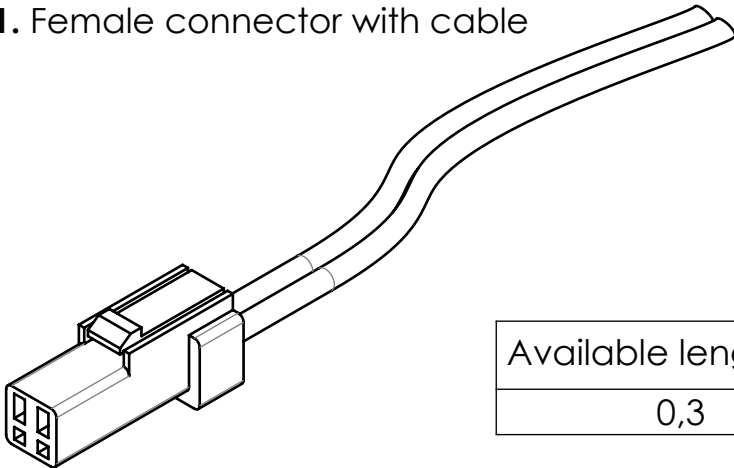

ACCESSORIES (included)

LEDs-ON

... quality aluminum led profiles producer

1. Female connector with cable

Available length [m]	Product code
0,3	IP67-CB2P-0,3F

2. End cup

Product code	EC-AF5
Material	Termoconductive White
Colour	White