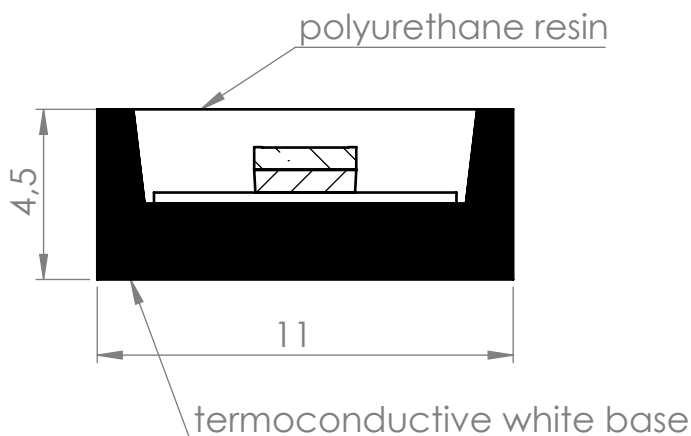

### Available Lengths

The product is length customised, that means we are prepare to produce and deliver the IP67 products up to 4850mm long units. OSRAM LED source as the guarantor of the quality, for that highly specialised product we have chosen Osram. We instal and supply products with Osram LED stripe inside. Customise options on the LEDs type and brand are available for future customers demand.

TECHNICAL DATA	
<b>Power Supply Voltage</b>	24 [V]
<b>Power Supply Type</b>	Constant Voltage (DC)
<b>Total power consumption</b>	~9,7 [W/m]
<b>Typical Luminous Flux</b>	~850 [lm/m]
<b>Typical Luminous Efficacy</b>	~88 [lm/W]
<b>LED stripe</b>	LINEARlight FLEX ShortPitch 
<b>LED quantity</b>	120 [pcs/m]
<b>Color temperature</b>	2400 - 5000 [K]
<b>CRI</b>	>80
<b>Dimmension (W x H)</b>	12,5 x 12,5 [mm]
<b>Length</b>	max 4850 [mm]
<b>Housing material</b>	termoconductive white base
<b>Filling material</b>	polyurethane resin
<b>Operating temperature range</b>	-30 [°C] ... +75 [°C]
<b>Energy efficiency class</b>	A++
<b>Type of protection</b>	IP67
<b>Application</b>	accent illumination in architectural illumination, exhibition lighting, stairway illumination, illumination for bars, shipbuilding, and many more illumination for outdoor.