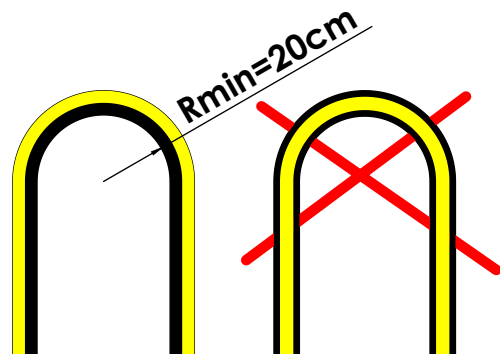

### Available Lengths

The product is length customised, that means we are prepare to produce and deliver the IP67 products up to 4850mm long units. OSRAM LED source as the guarantor of the quality, for that highly specialised product we have chosen Osram. We instal and supply products with Osram LED stripe inside. Customise options on the LEDs type and brand are available for future customers demand.

TECHNICAL DATA	
<b>Power Supply Voltage</b>	24 [V]
<b>Power Supply Type</b>	Constant Voltage (DC)
<b>Total power consumption</b>	~9,7 [W/m]
<b>Typical Luminous Flux</b>	~850 [lm/m]
<b>Typical Luminous Efficacy</b>	~88 [lm/W]
<b>LED stripe</b>	LINEARlight FLEX ShortPitch 
<b>LED quantity</b>	120 [pcs/m]
<b>Color temperature</b>	2400 - 5000 [K]
<b>CRI</b>	>80
<b>Dimmension (W x H)</b>	12,5 x 12,5 [mm]
<b>Length</b>	max 4850 [mm]
<b>Housing material</b>	termoconductive white base
<b>Filling material</b>	polyurethane resin
<b>Operating temperature range</b>	-30 [°C] ... +75 [°C]
<b>Energy efficiency class</b>	A++
<b>Type of protection</b>	IP67
<b>Application</b>	accent illumination in architectural illumination, exhibition lighting, stairway illumination, illumination for bars, shipbuilding, and many more illumination for outdoor.