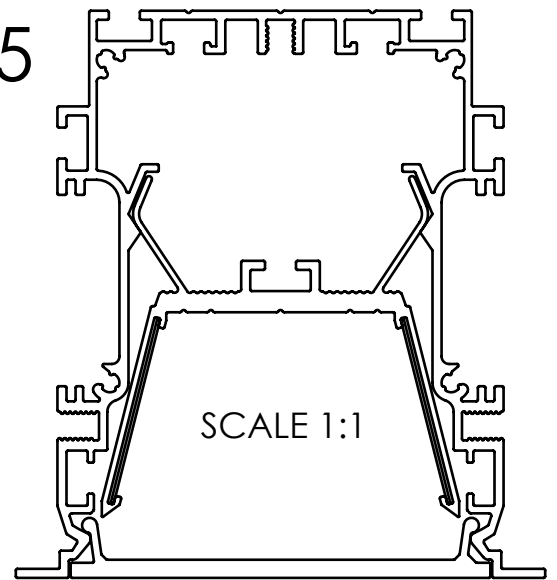

# RECESSED POWER LINE 55

PRODUCT CODE: AL-RPL55 + AL-RPL55IN		<b>LEDs-ON</b> <a href="http://www.ledson.eu">www.ledson.eu</a> UL. PRZEMYSŁOWA 3 05-082 BLIŻNE ŁASZCZYŃSKIEGO TEL. (+48)725590651
DESCRIPTION: RPL55, anodized in silver aluminium LED profile		
WEIGHT: 1.2+0.5=1.7kg/m	UNITS: millimeters	ALL RIGHTS RESERVED
SCALE: 2:1	SHEET SIZE: A4	