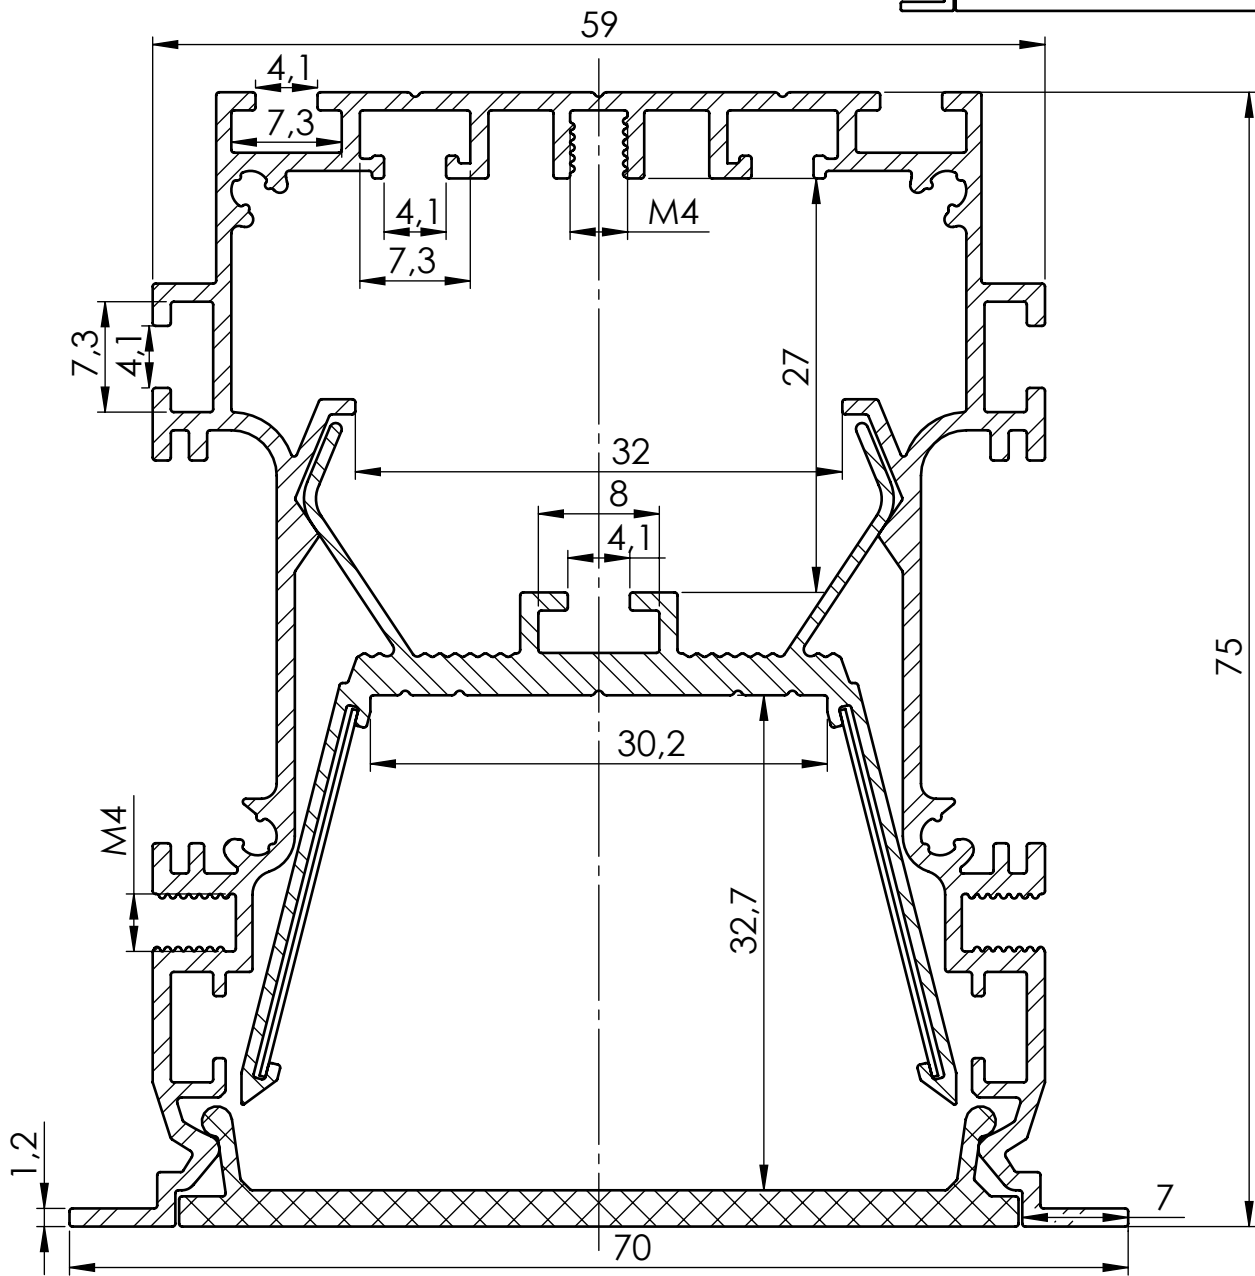

# RECESSED POWER LINE 55

PRODUCT CODE: AL-RPL55 + AL-RPL55IN		<b>LEDs-ON</b> <a href="http://www.ledson.eu">www.ledson.eu</a> UL. PRZEMYSŁOWA 3 05-082 BLIŻNE ŁASZCZYŃSKIEGO TEL. (+48)725590651
DESCRIPTION: RPL55, anodized in silver aluminium LED profile		
WEIGHT: 1.2+0.5=1.7kg/m	UNITS: millimeters	ALL RIGHTS RESERVED
SCALE: 2:1	SHEET SIZE: A4	