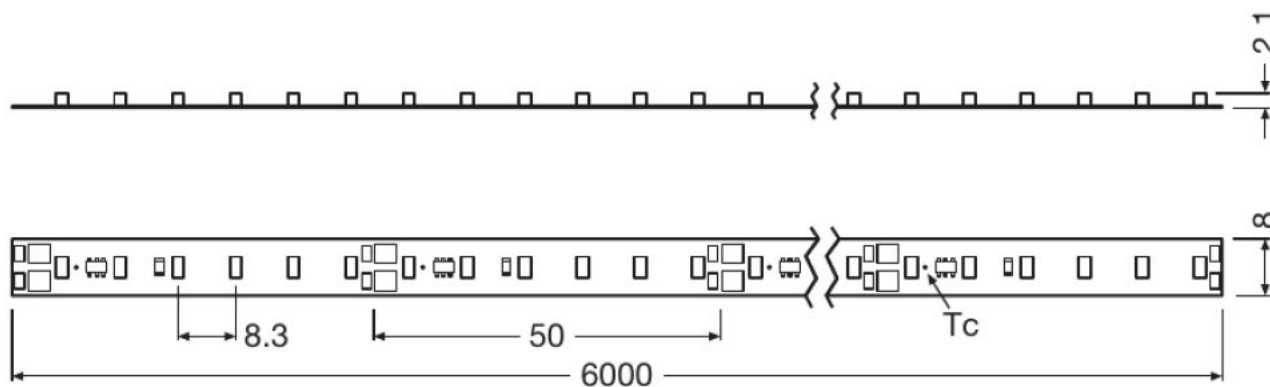

Product family datasheet

LED module information

Product description	Number of LEDs per module	Number of LEDs per meter
LF06S -W3F-824	720	120
LF06S -W3F-827	720	120
LF06S -W3F-830	720	120
LF06S -W3F-840	720	120
LF06S -W3F-850	720	120
LF06S -W3F-865	720	120

Dimensions & weight

Product description	Length	Length – smallest unit	Width	Product weight	Height
LF06S -W3F-824	6000 mm	50.0 mm	8.0 mm	116.00 g	
LF06S -W3F-827	6000 mm	50.0 mm	8.0 mm	50.00 g	2.1 mm
LF06S -W3F-830	6000 mm	50.0 mm	8.0 mm	50.00 g	2.1 mm
LF06S -W3F-840	6000 mm	50.0 mm	8.0 mm	50.00 g	2.1 mm
LF06S -W3F-850	6000 mm	50.0 mm	8.0 mm	50.00 g	2.1 mm
LF06S -W3F-865	6000 mm	50.0 mm	8.0 mm	50.00 g	2.1 mm

Product line drawing

LF06S -W3F-824, LF06S -W3F-827, LF06S -W3F-830, LF06S -W3F-840, LF06S -W3F-850, LF06S -W3F-865